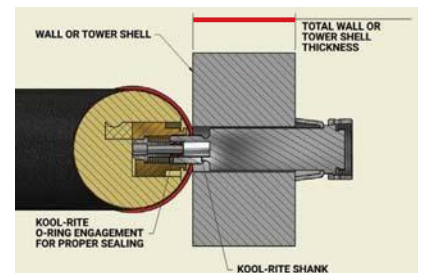

DP-322ELD-8